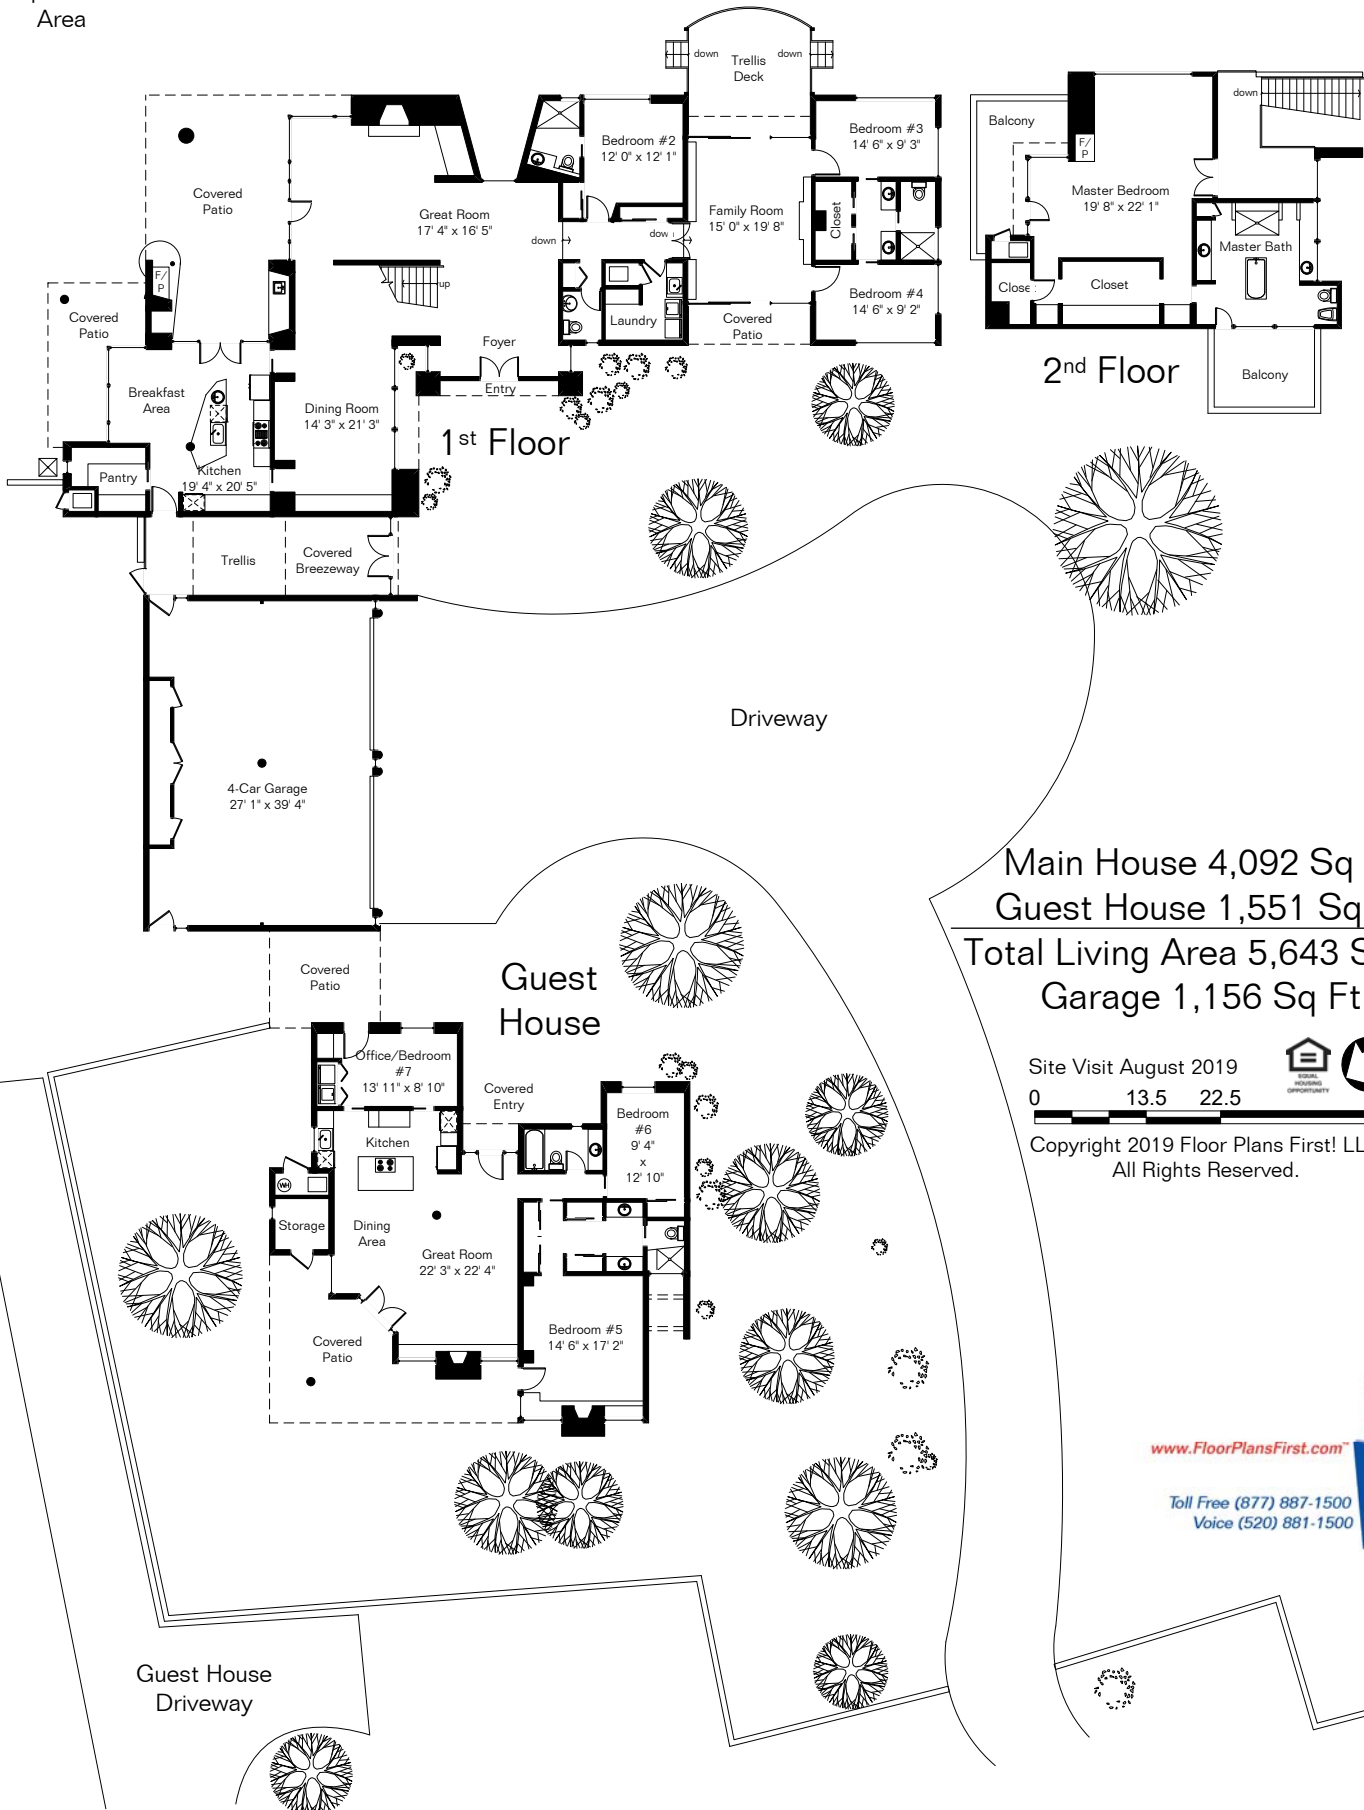

The square footages and room size information are deemed to be reliable but are not guaranteed and should be independently verified.

# 12360 E Makohoh Trail

Spa Pool Area

Main House 4,092 Sq Ft  
 Guest House 1,551 Sq Ft  
 Total Living Area 5,643 Sq Ft  
 Garage 1,156 Sq Ft

Site Visit August 2019  
 0 13.5 22.5 45

Copyright 2019 Floor Plans First! LLC  
 All Rights Reserved.